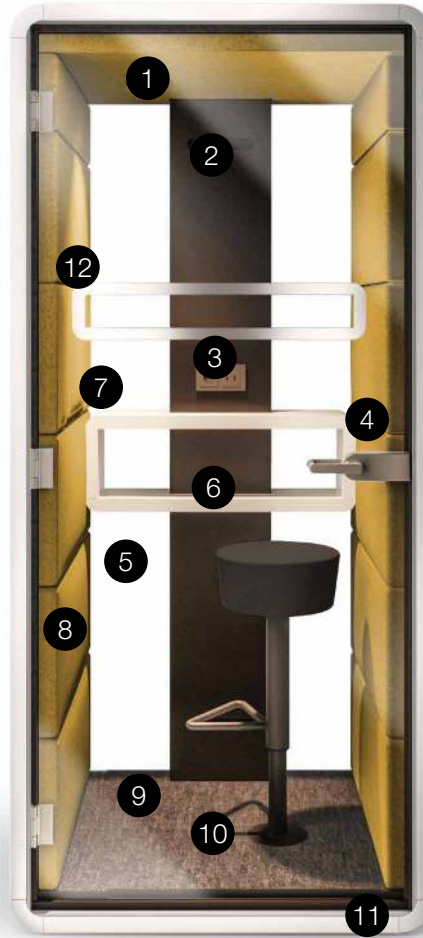

Functional

Equipped with lighting, a ventilation system, a folding laptop table, and 230V & USB sockets.

Comfortable to use

Thanks to the armrest, a movement sensor which activates the lighting and ventilation, and a rear wall made of glass, the Hush Phone provides an excellent user experience.

Easy adaptable

The thoughtful design and configuration options mean that the Hush Phone can be easily integrated into any office space.

Technical features

- 1 Led ceiling light run by motion sensor
- 2 Active ventilation run by motion sensor
- 3 Power module (single power, double USB)
- 4 Toughened acoustic glass door with handle
- 5 Glazed rear wall with stylish central panel design
- 6 Ergonomic shelf / storage
- 7 Fold-away oak veneer laptop table
- 8 Acoustic lined fabric panels
- 9 Integral carpeted floor
- 10 Optional floor mounted stool
- 11 Leveling feet
- 12 Anti-collision door manifestation

- +  compact height of 2200 mm
-  excellent sound absorption
-  strong frame construction

Dimensions (mm)

W: 1000 D: 900 H: 2200

Colour Finishes

— Carcass finishes

ABB

AGC

— Middle column