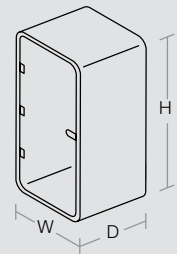

Easy adaptable

The thoughtful design and configuration options mean that the Hush Phone can be easily integrated into any office space.

Technical features

- 1 Led ceiling light run by motion sensor
- 2 Active ventilation run by motion sensor
- 3 Power module (single power, double USB)
- 4 Toughened acoustic glass door with handle
- 5 Glazed rear wall with stylish central panel design
- 6 Ergonomic shelf / storage
- 7 Fold-away oak veneer laptop table
- 8 Acoustic lined fabric panels
- 9 Integral carpeted floor
- 10 Optional floor mounted stool
- 11 Leveling feet
- 12 Anti-collision door manifestation

- +  compact height of 2200 mm
-  excellent sound absorption
-  strong frame construction

Dimensions (mm)

W: 1000 D: 900 H: 2200

Colour Finishes

— Carcass finishes

ABB

AGC

— Middle column